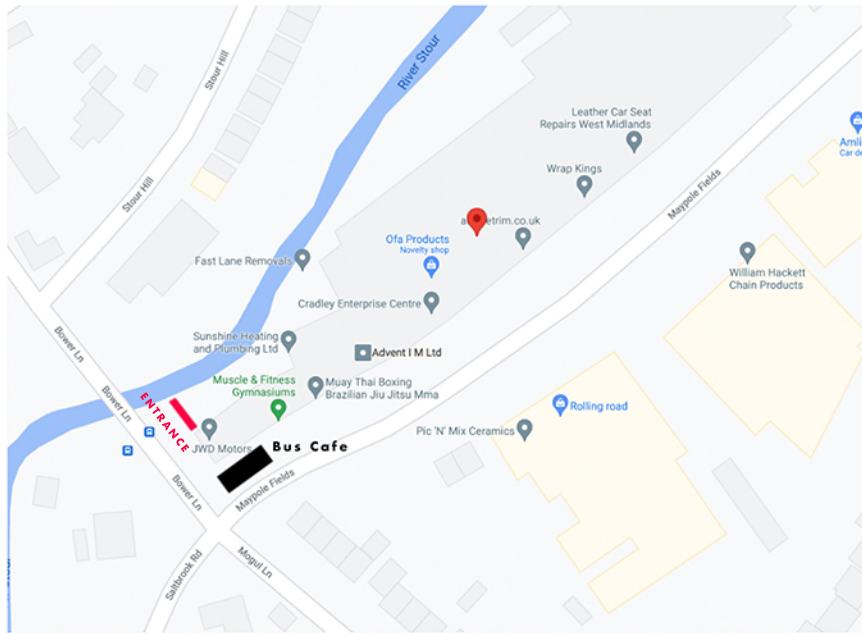

EMPHASIS

studio

Map - copyright Google Maps

We are located at the rear of Cradley Enterprise site - to gain access, drive along Maypole Fields with the Enterprise Centre on your right. Once you have passed the gym and the bus Cafe at the corner, turn right onto Bower Lane then turn immediately right to face the entrance gates. Press buzzer button no.7 to gain access. We are towards the end of the drive.